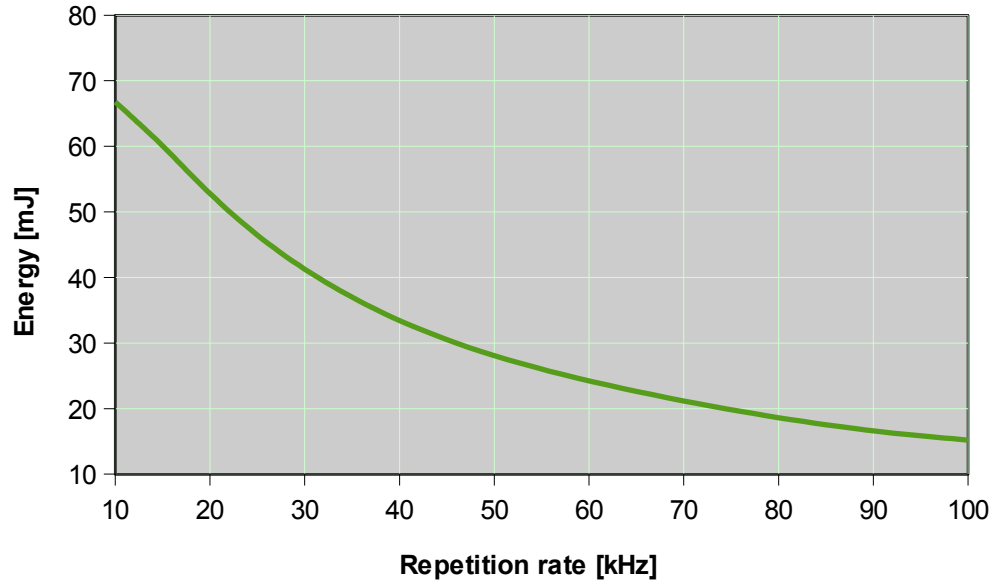

Wedge XF 1064nm – PERFORMANCE CURVES (Rel. 1506)

Wedge XF 1064nm: Pulse Energy

Wedge XF 1064nm: Pulse Width

Wedge XF 1064nm: Average Power

Wedge XF 1064nm: Peak Power