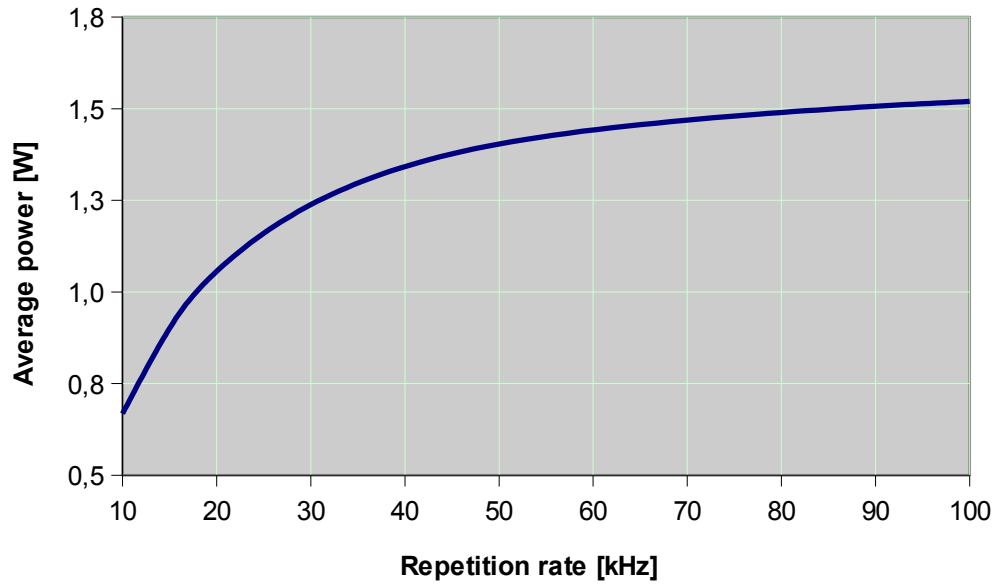

Wedge XF 1064nm – PERFORMANCE CURVES (Rel. 1506)

Wedge XF 1064nm: Pulse Energy

Wedge XF 1064nm: Pulse Width

Wedge XF 1064nm: Average Power

Wedge XF 1064nm: Peak Power