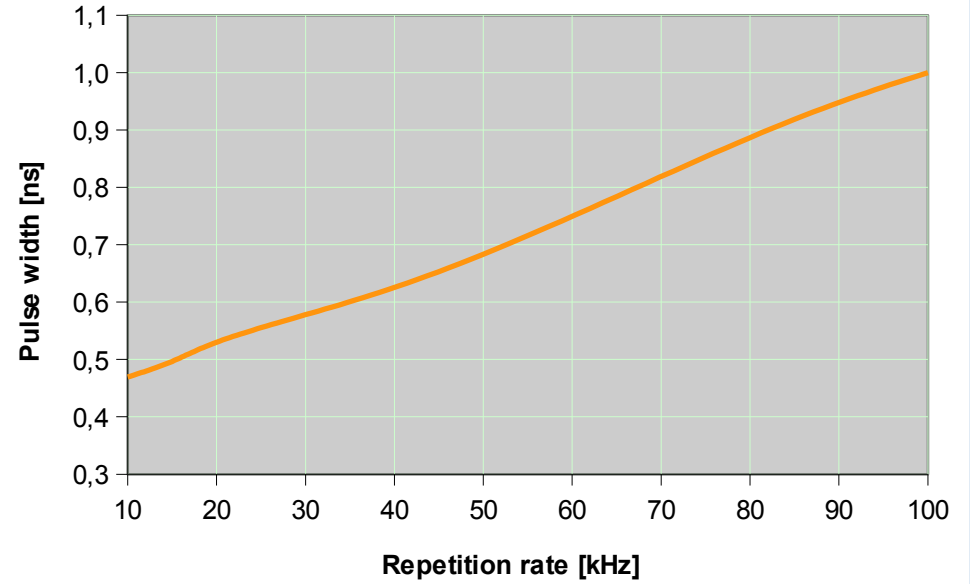

Wedge XF 1064nm – PERFORMANCE CURVES (Rel. 1506)

Wedge XF 1064nm: Pulse Energy

Wedge XF 1064nm: Pulse Width

Wedge XF 1064nm: Average Power

Wedge XF 1064nm: Peak Power